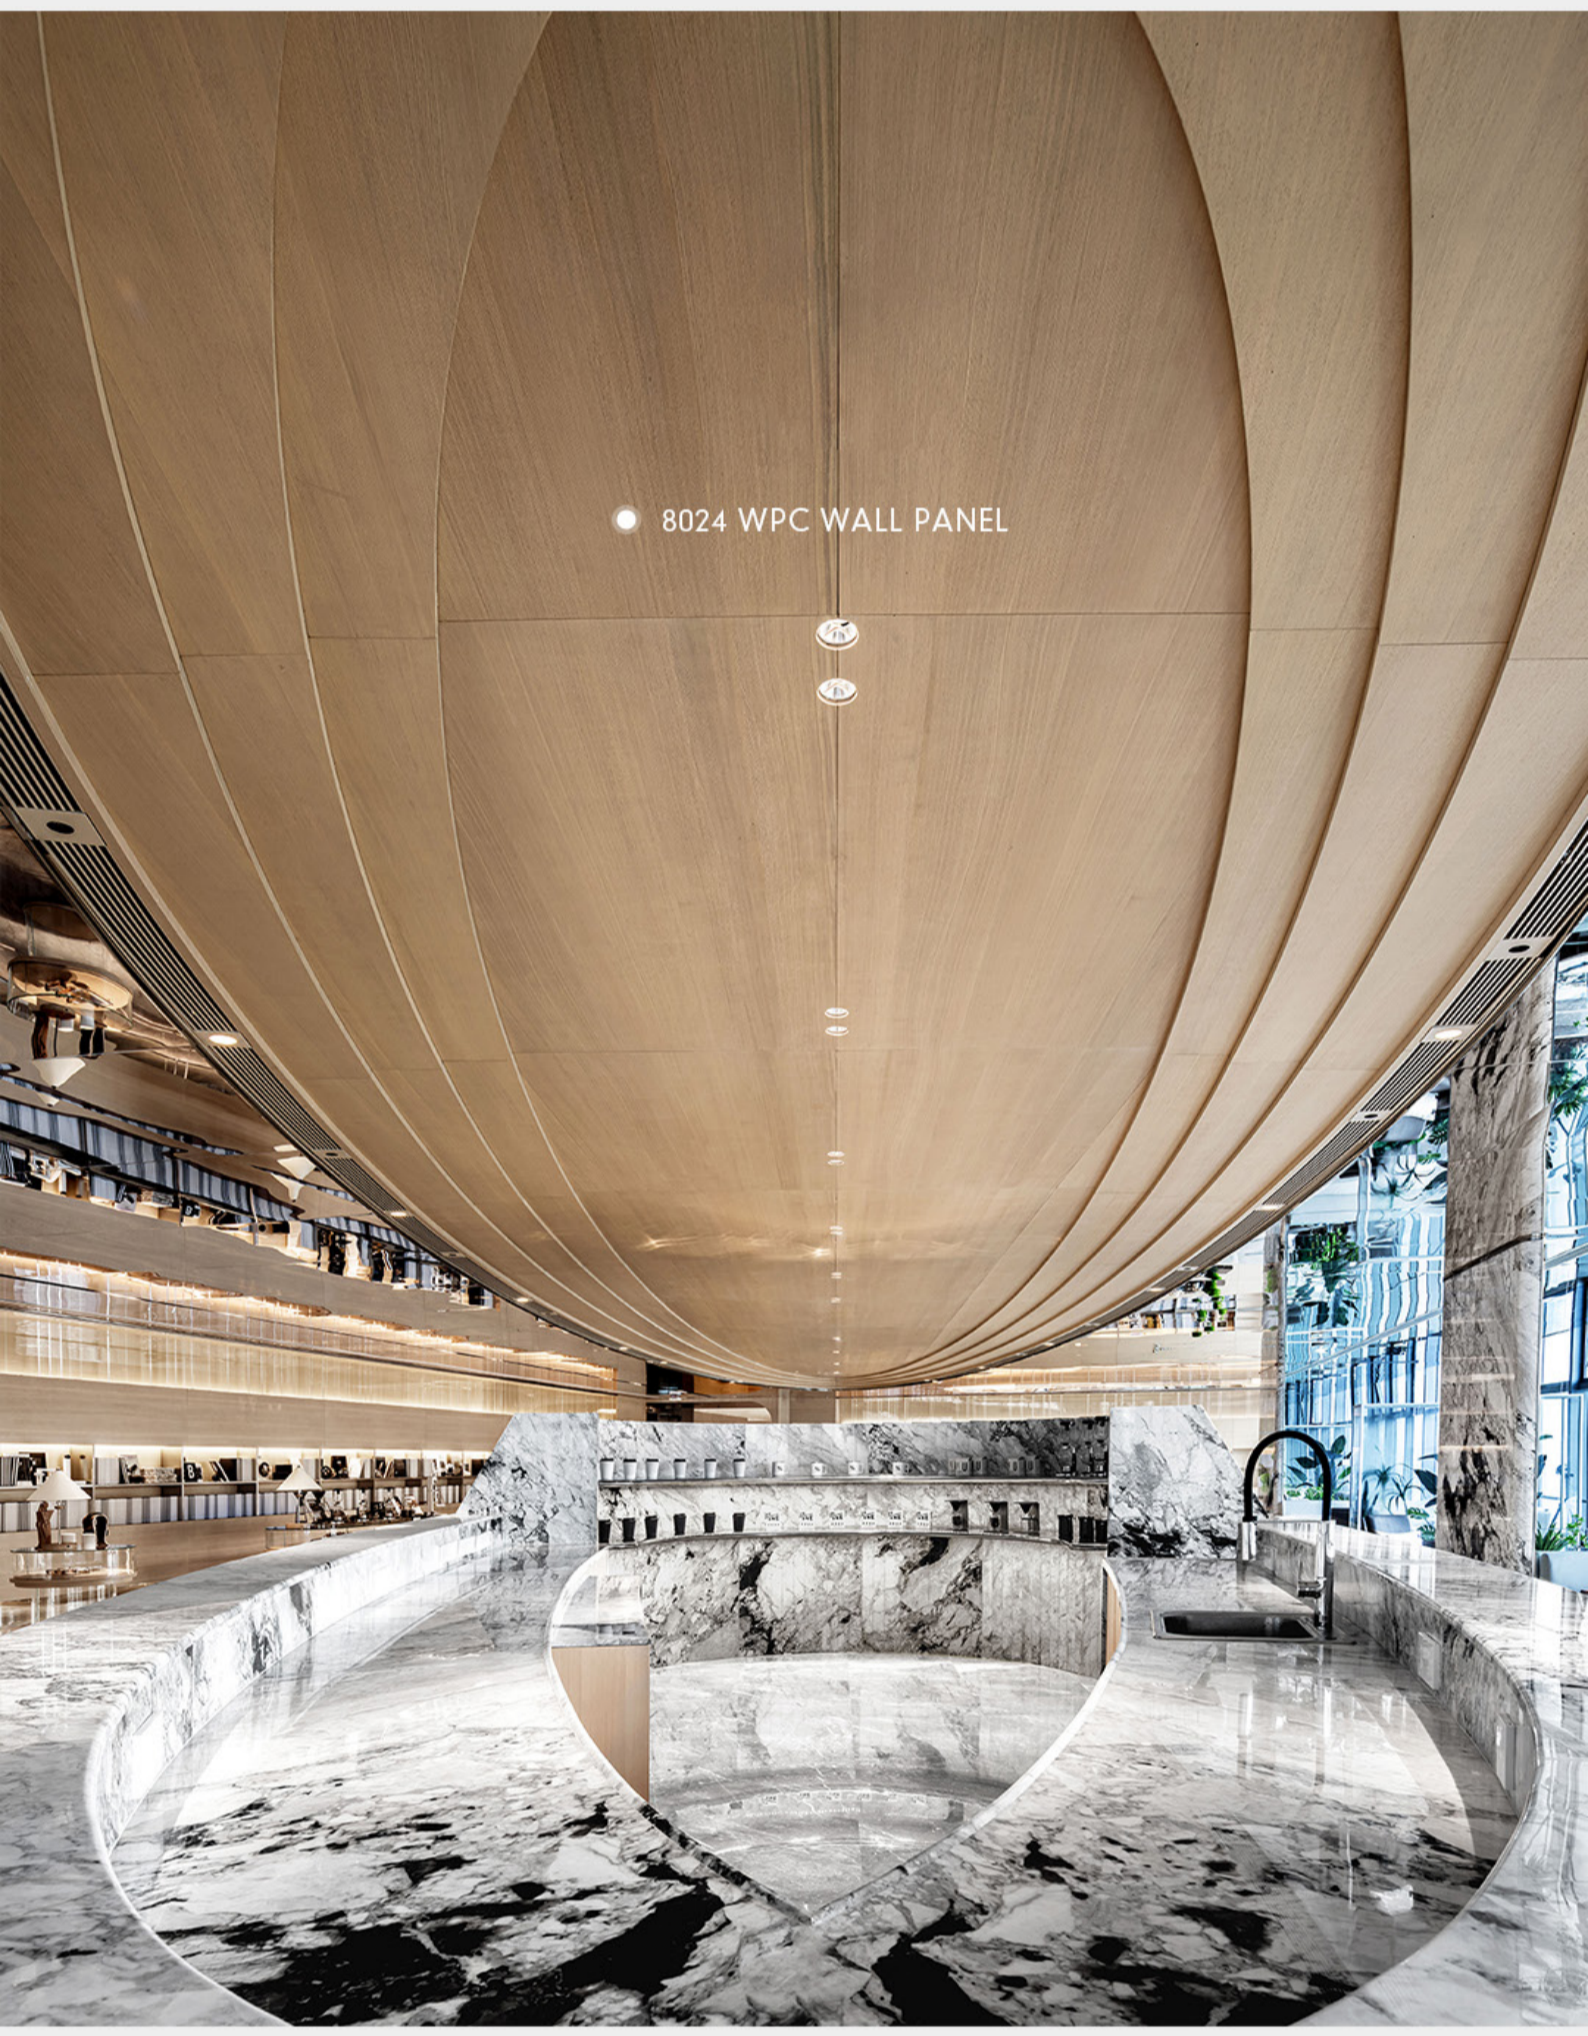

WOOD GRAIN SERIES

8024

WPC WALL PANEL

WOOD GRAIN SERIES 8024

NAME: WPC wall panel

MATERIAL: Nanofiber powder

LENGTH AND WIDTH: 1100*2800(mm)

THICKNESS: 5mm&8mm