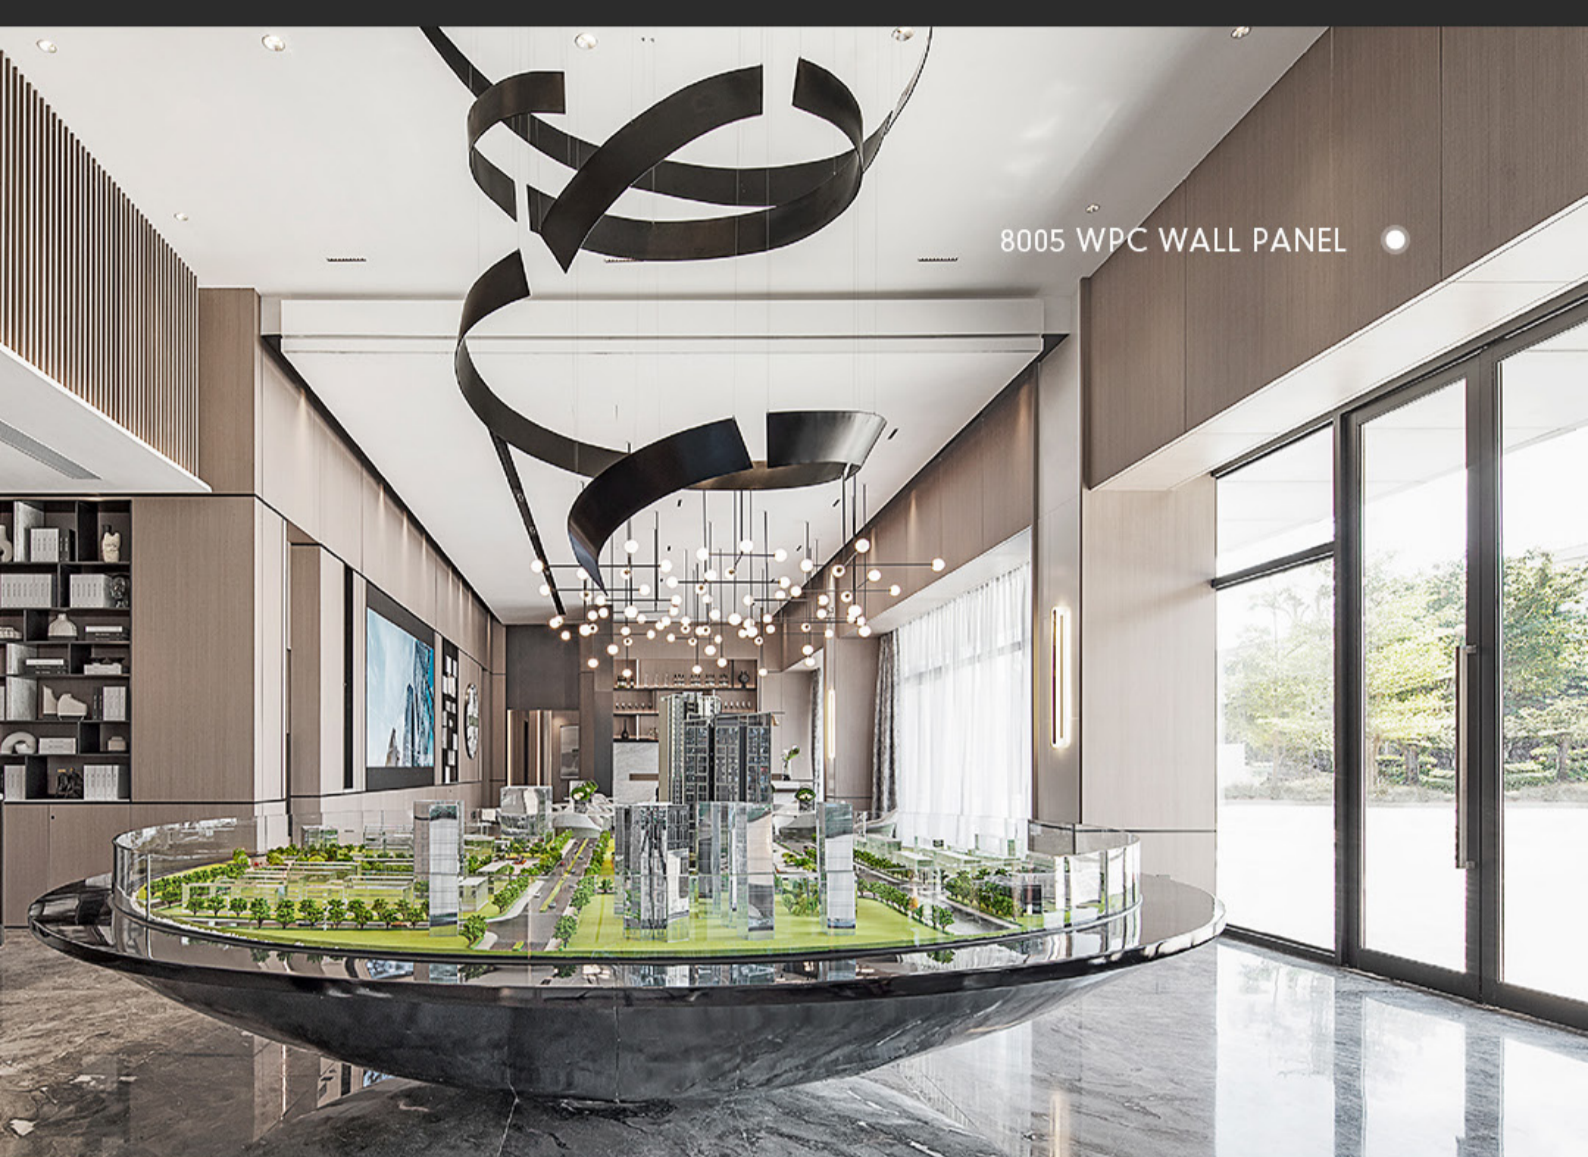

WOOD GRAIN SERIES
8005

WPC WALL PANEL

8005 WPC WALL PANEL ●

8005 WPC WALL PANEL ●

● 8005 WPC WALL PANEL

WOOD GRAIN SERIES 8005

NAME: WPC wall panel

MATERIAL: Nanofiber powder